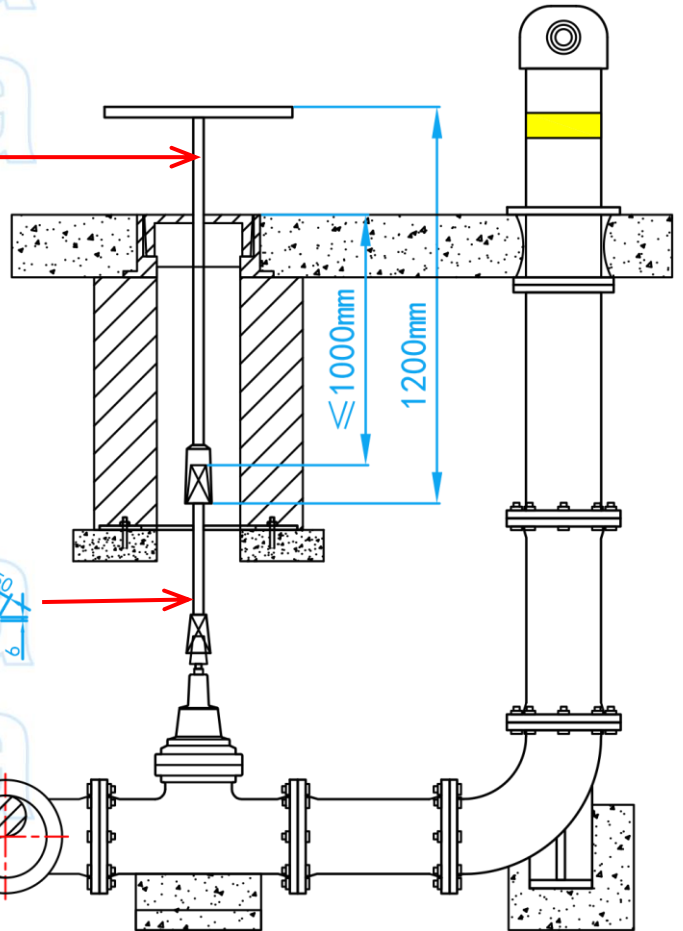

UNDERGROUND VALVE KEY

VALVE KEY A

DIMENSIONS

SKU	H (mm)	L (mm)	WEIGHT (Kg)
VK	1200	450	2.23

VALVE KEY B

3-D VIEW

DIMENSIONS

SKU	H (mm)	Ø (mm)	L (mm)	WEIGHT (Kg)
VK0300	300	25	500	3.20
VK0500	500	25	500	3.60
VK0600	600	25	500	3.80
VK0700	700	25	500	4.00
VK0800	800	25	500	4.20
VK0900	900	25	500	4.40
VK1000	1000	25	500	4.60
VK1100	1100	25	500	4.80
VK1200	1200	25	500	5.00
VK1300	1300	25	500	5.20
VK1400	1400	25	500	5.40
VK1500	1500	25	500	5.60

INSTALLATION ASSEMBLY

COMPONENT PARTS

PARTS	MATERIAL
Valve Key	20# Steel

*Note: Sizes are customizable.