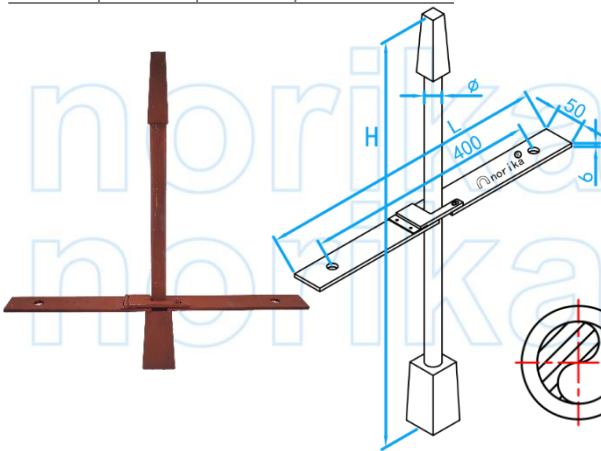

UNDERGROUND VALVE KEY

VALVE KEY A

DIMENSIONS

SKU	H (mm)	L (mm)	WEIGHT (Kg)
VK	1200	450	2.23

VALVE KEY B

3-D VIEW

DIMENSIONS

SKU	H (mm)	Ø (mm)	L (mm)	WEIGHT (Kg)
VK0300	300	25	500	3.20
VK0500	500	25	500	3.60
VK0600	600	25	500	3.80
VK0700	700	25	500	4.00
VK0800	800	25	500	4.20
VK0900	900	25	500	4.40
VK1000	1000	25	500	4.60
VK1100	1100	25	500	4.80
VK1200	1200	25	500	5.00
VK1300	1300	25	500	5.20
VK1400	1400	25	500	5.40
VK1500	1500	25	500	5.60

INSTALLATION ASSEMBLY

COMPONENT PARTS

PARTS	MATERIAL
Valve Key	20# Steel

*Note: Sizes are customizable.