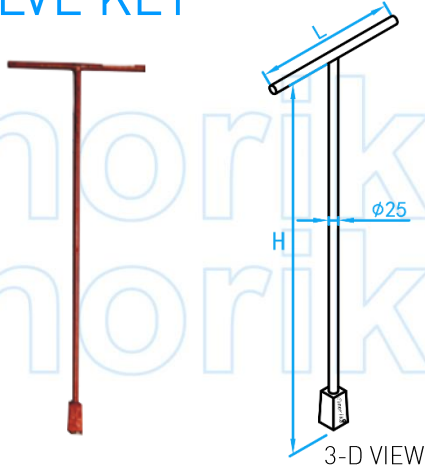

UNDERGROUND VALVE KEY

VALVE KEY A

DIMENSIONS

SKU	H (mm)	L (mm)	WEIGHT (Kg)
VK	1200	450	2.23

VALVE KEY B

3-D VIEW

DIMENSIONS

SKU	H (mm)	Ø (mm)	L (mm)	WEIGHT (Kg)
VK0300	300	25	500	3.20
VK0500	500	25	500	3.60
VK0600	600	25	500	3.80
VK0700	700	25	500	4.00
VK0800	800	25	500	4.20
VK0900	900	25	500	4.40
VK1000	1000	25	500	4.60
VK1100	1100	25	500	4.80
VK1200	1200	25	500	5.00
VK1300	1300	25	500	5.20
VK1400	1400	25	500	5.40
VK1500	1500	25	500	5.60

INSTALLATION ASSEMBLY

COMPONENT PARTS

PARTS	MATERIAL
Valve Key	20# Steel

*Note: Sizes are customizable.